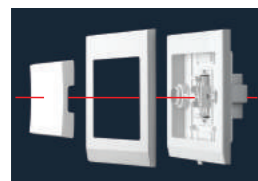

## Frame/Faceplate

Frame + Rocker Switch + Functional  
Structural combinations

Smart J-Series. White faceplate, White function units.

Smart J-Series features frames made of opaque, i.e. easily, plastic in four colours made of non-opaque materials. In conjunction with inserts in the colours pure white matt, pure white glossy, aluminium and anthracite, Over 50 functions fit into the frames of Smart J-Series, frame socket outlets and switches to functions of the home, Schools and commercial building.