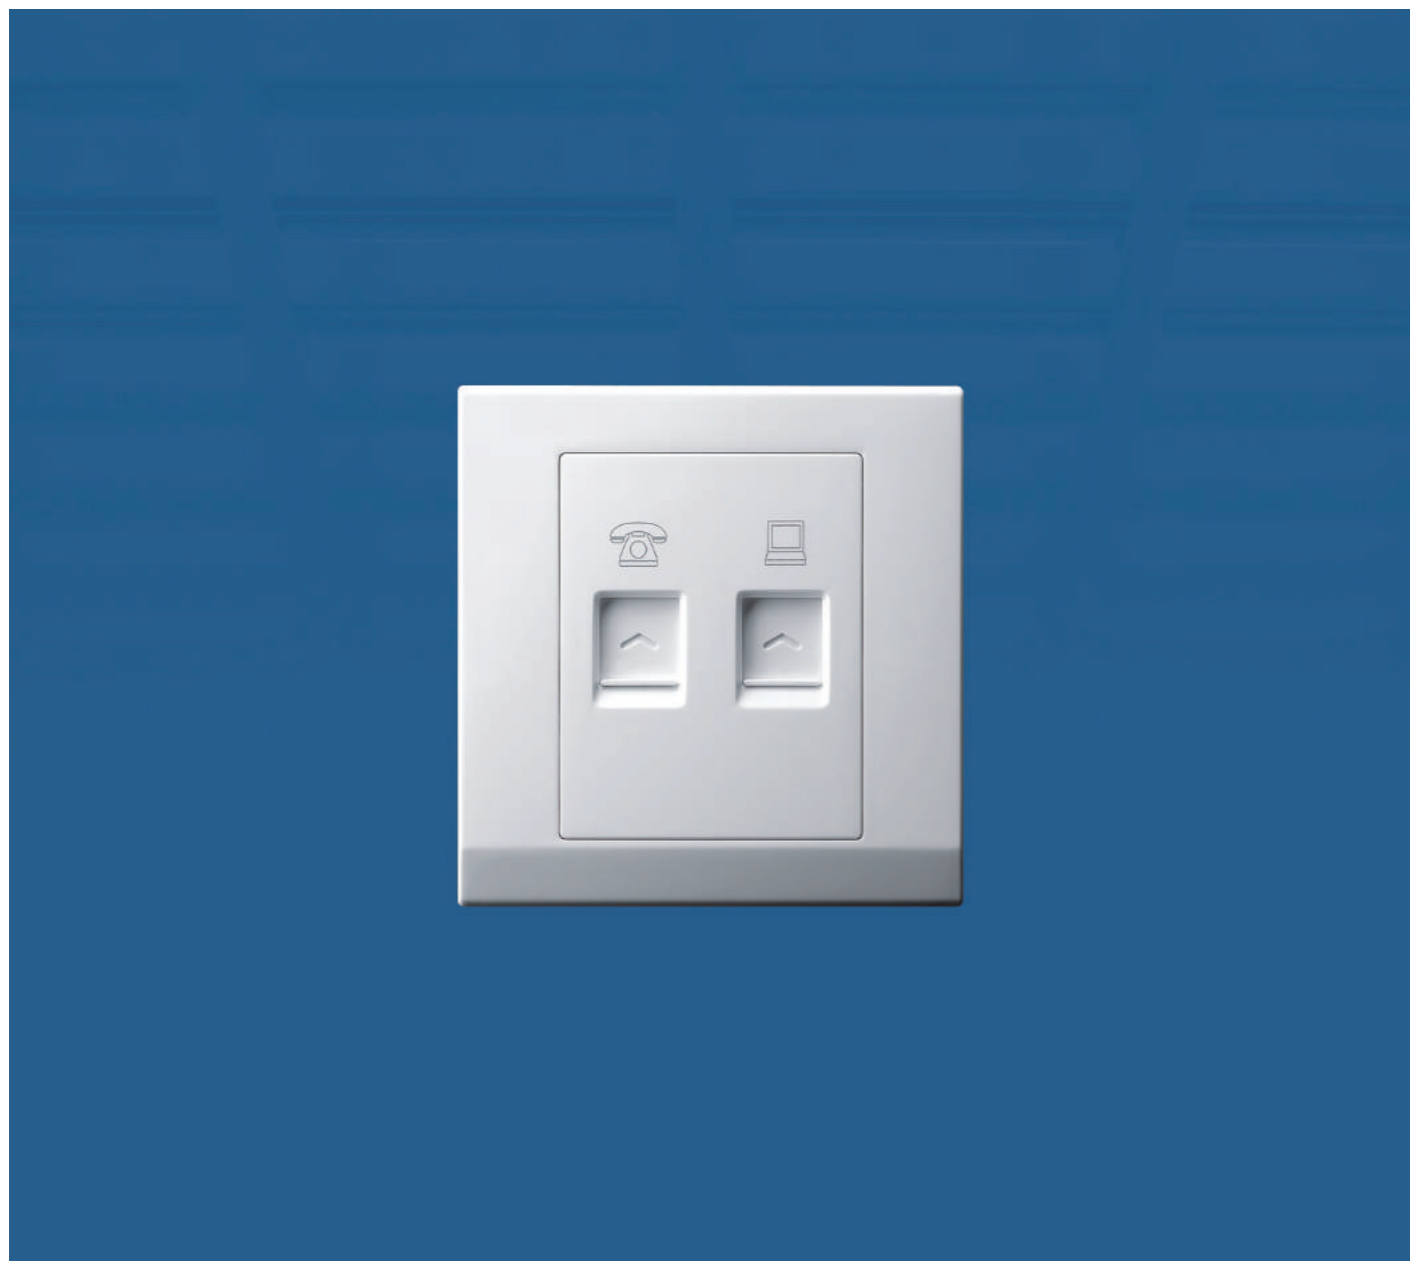

## Frame/Faceplate

Frame + Rocker Switch + Functional  
Structural combinations

Smart J-Series. White faceplate, White function units.

Smart J-Series features frames made of opaque, i.e. easily, plastic in four colours made of non-opaque materials. In conjunction with inserts in the colours pure white matt, pure white glossy, aluminium and anthracite, Over 50 functions fit into the frames of Smart J-Series, frame socket outlets and switches to functions of the home, Schools and commercial building.